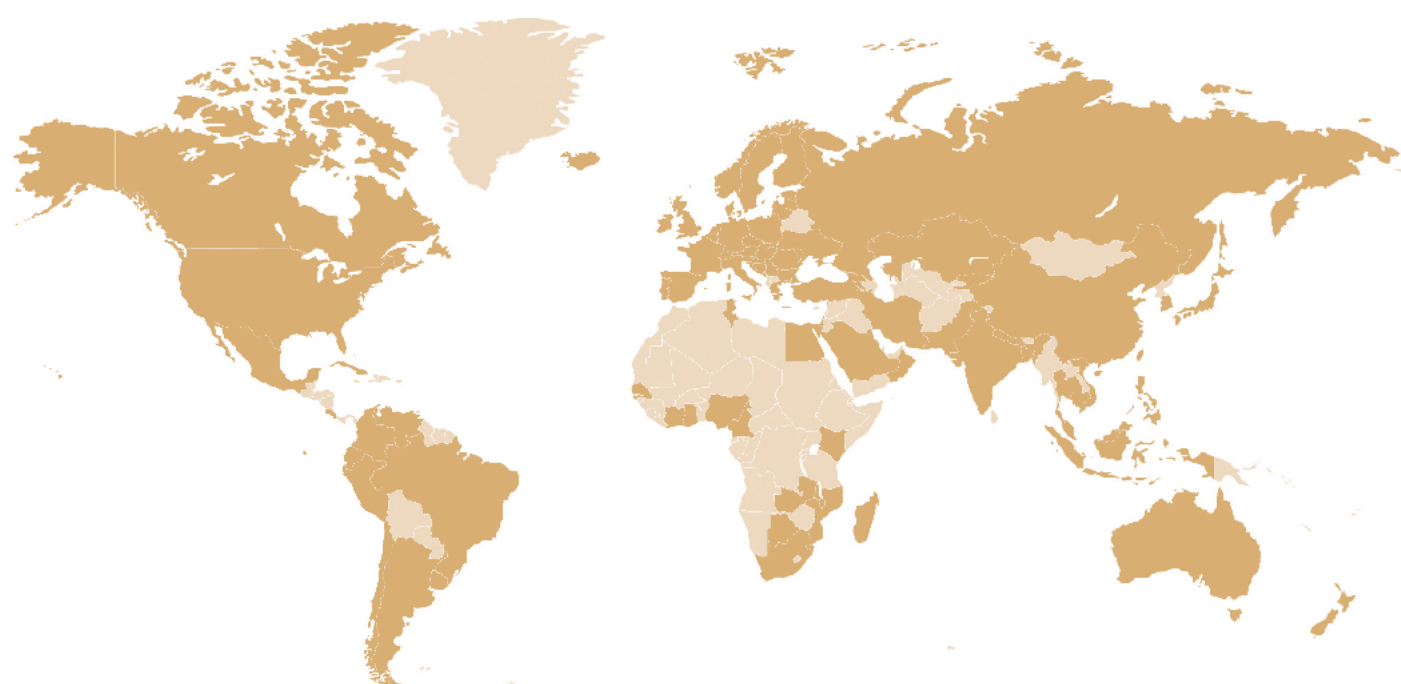

Member Countries

Thematic Affiliated Organizations

CIEAEM, HPM, ICTMA, ISDDE, IOWME, MCG, PME, WFNMC

Regional Affiliated Organizations

ADiMA, AFRICME, CIAEM/IACME, CIBEM, EARCOME, EMF, ERME, MERGA

KEY ACTIVITIES

Conferences

- ⇒ ICME –International Congress on Mathematical Education
- ⇒ ICMI Regional Conferences
- ⇒ ICMI Studies Conferences

Publications

- ⇒ ICMI Studies
- ⇒ Newsletters
- ⇒ Proceedings

Outreach to Developing Countries

- ⇒ Capacity and Network Project (CANP)
- ⇒ Conferences
- ⇒ Solidarity Fund and ICME Grants

Awards

- ⇒ Felix Klein Award for life-time achievement in mathematics education research
- ⇒ Hans Freudenthal Award for outstanding contributions of an individual's theoretically well-conceived and highly coherent research program
- ⇒ Emma Castelnuovo Award for excellence in the practice of mathematics education

Projects

- ⇒ Klein Project for mathematics teachers
- ⇒ ICMI Awardees Multimedia Online Resources (AMOR)
- ⇒ Database Project of mathematics curricula from all over the world

Involvement

- ⇒ International Day of Mathematics (IDM)
- ⇒ Mathematics for Action: Supporting Science - Based Decision Making (UNESCO)